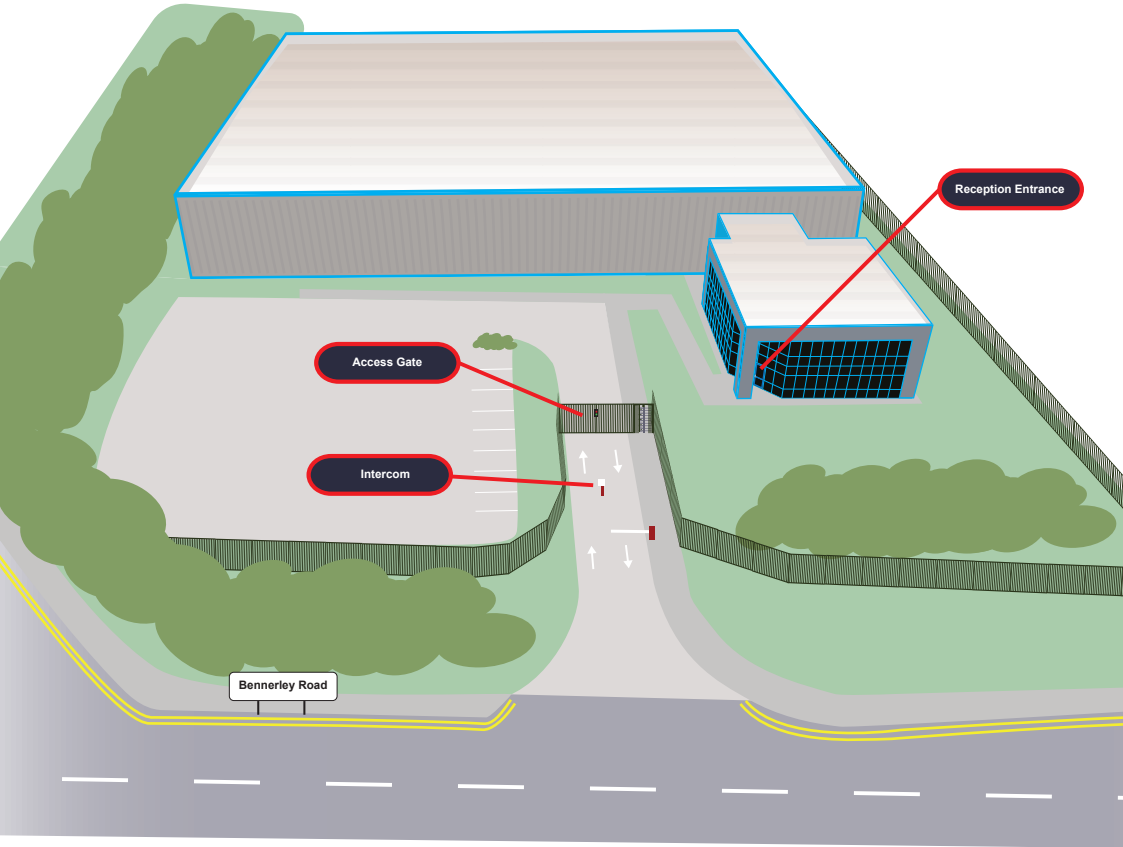

**DIRECTIONS MAP**

**From the M1 (Example)**

1. Come off at Jct 26
2. At Nuthall Interchange, take the exit onto A610
3. At the roundabout, take the 2nd exit onto Low Wood Rd/A6002
4. At the roundabout, take the 1st exit onto Seller's Wood Dr
5. At the roundabout, take the 3rd exit onto Bennerley Rd
6. Data Centre is on left

**1 Bennerley Road  
Blenheim Industrial Estate  
Nottingham, NG6 8UY**

Latitude 53.00629 / Longitude -1.21360  
What3words:- ///codes.bigger.found

**When you arrive**

**Entry Instructions**

Upon arrival, please stop at the Intercom and press the button to speak to the Security Office and confirm your name.

Parking is on the left hand side as you drive through the gates.

**Reception**

When you arrive in the Reception Area, please notify the reception team of your arrival where your photo ID will be checked by security staff. They will advise on any further site requirements before enabling and providing you with an internal access card.