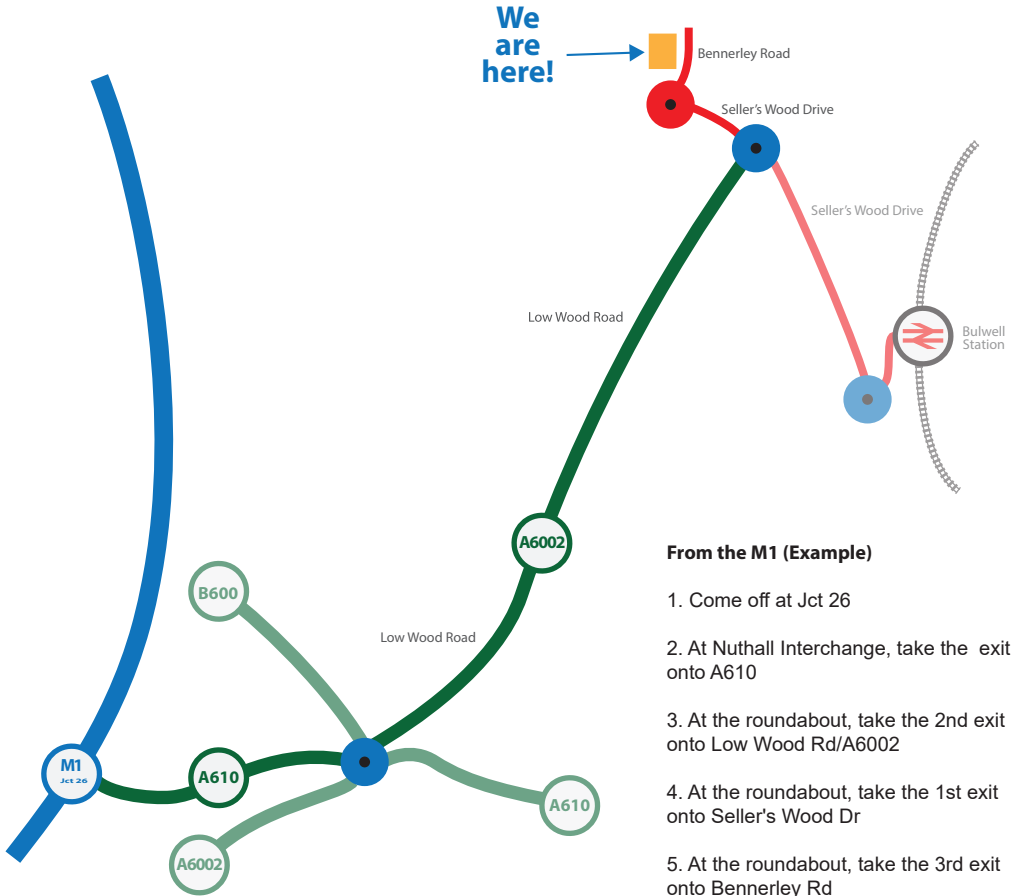

**DIRECTIONS MAP**

**From the M1 (Example)**

1. Come off at Jct 26
2. At Nuthall Interchange, take the exit onto A610
3. At the roundabout, take the 2nd exit onto Low Wood Rd/A6002
4. At the roundabout, take the 1st exit onto Seller's Wood Dr
5. At the roundabout, take the 3rd exit onto Bennerley Rd
6. Data Centre is on left

**1 Bennerley Road  
Blenheim Industrial Estate  
Nottingham, NG6 8UY**

Latitude 53.00629 / Longitude -1.21360  
What3words:- ///codes.bigger.found

**When you arrive**

**Entry Instructions**

Upon arrival, please stop at the Intercom and press the button to speak to the Security Office and confirm your name.

Parking is on the left hand side as you drive through the gates.

**Reception**

When you arrive in the Reception Area, please notify the reception team of your arrival where your photo ID will be checked by security staff. They will advise on any further site requirements before enabling and providing you with an internal access card.